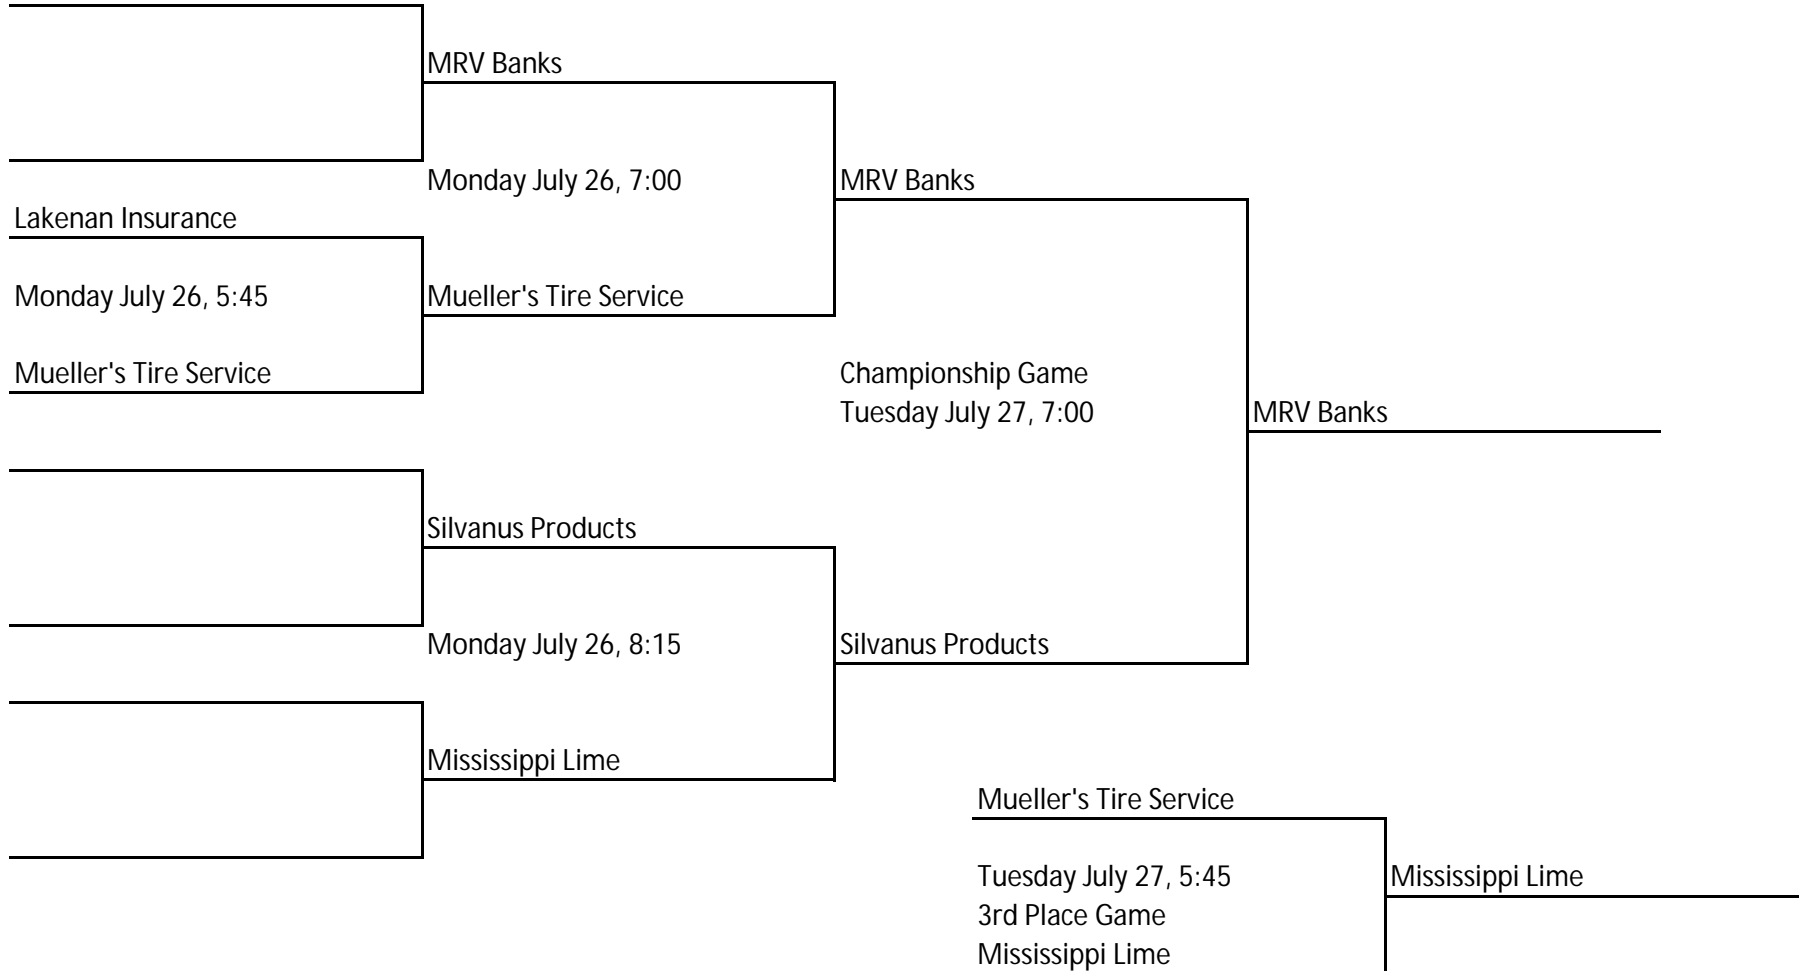

2010 Girls Tournament Schedule

Leon's

Junior Division

(Highest Ranking Seed is Home Team)

2010 Girls Tournament Schedule

Leon's

Senior Division

(Highest Ranking Seed is Home Team)