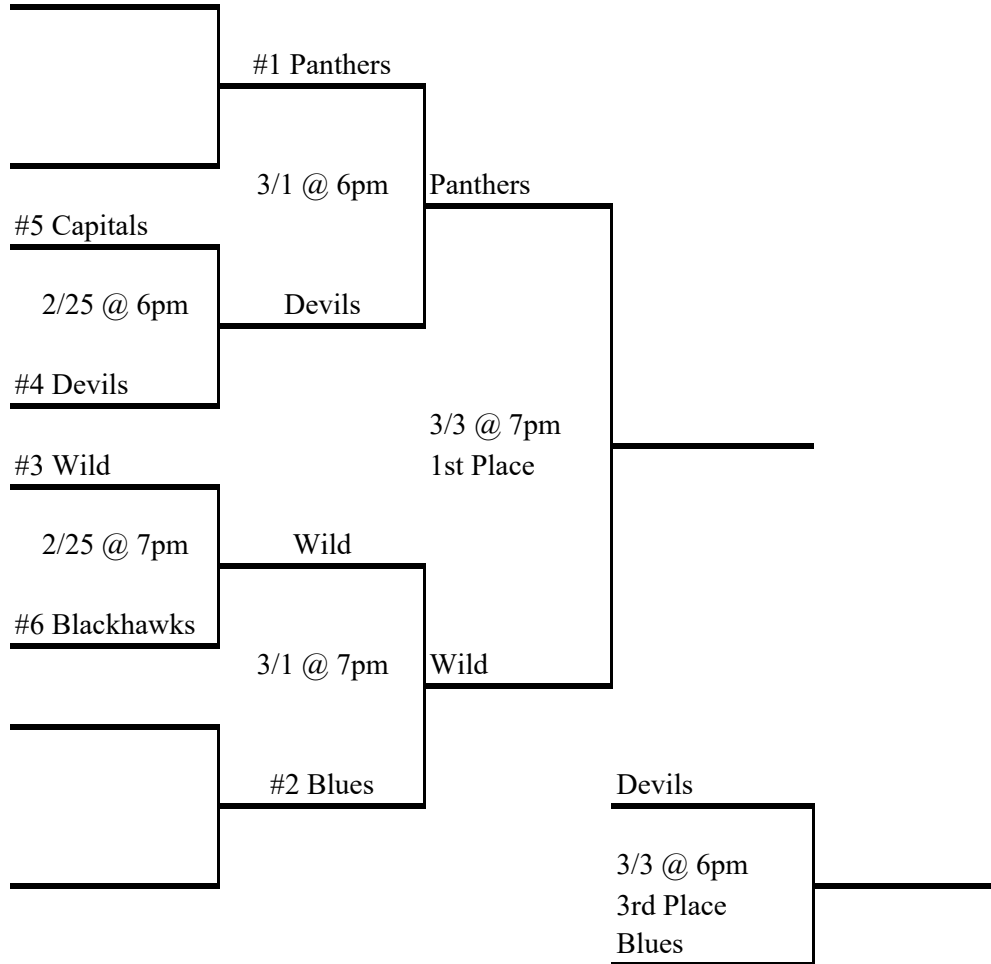

2022 Major League Hockey Playoffs

*schedule is subject to change due to weather

For up to date stats and more check out
www.sgccc.com

Signup for the Remind text message app to receive updates on schedules and other gym hockey news!